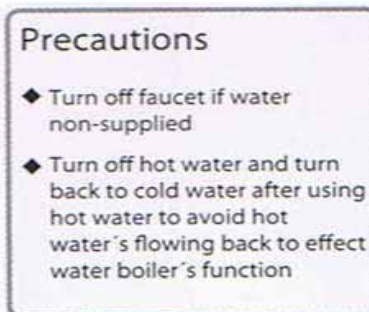

Operation instructions

Address : No.618 Zhenming Road, Chuangye Yuan Free Zone Ningbo Zhejiang China