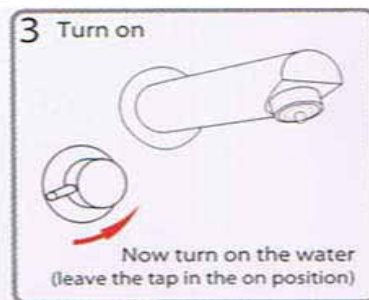

POWER

Ningbo Power (Joro)
Sanitary Electrical Appliance Co Ltd

Tel:0086-574-87664043, 0574-27892829 Fax: 0574-27892829, 0086-574-87665949

Email:sales@sino-handdryer.com Website:<http://www.sino-handdryer.com>

Msn:Jbx110@hotmail.com Skype:Jbx110 Contact Person:Mr. Jerry Jiang

PHOTO OF PRODUCT	COUPLING ADAPTER HOUSING TYPE
 	Type: PW-1075S
	Weight: 0.015 kg
	Water saving: 48%
	Color: silver
	Material: bronze, chrome plating, plastic (pom)
	Applicable hydraulic pressure range: 1-5kgf/cm2
	Scope of application: M22X1, female
Installment Instructions 1 Cut off the water supply. 2 Unscrew A and B for one and a half thread and keep them unlocked. 3 Insert the combination of A and B into the faucet's water outlet till the two-piece component perfectly matches the outlet. 4 Screw up three hex socket cap screws in part B respectively with a hexagonal wrench. 5 Use flexible wrench to assist in screwing up part A and part B. 6 Reinststate the water supply (the faucet shall be unlocked). 7 The installation of touch-sensitive faucet is accomplished.	

DIY It explains to install