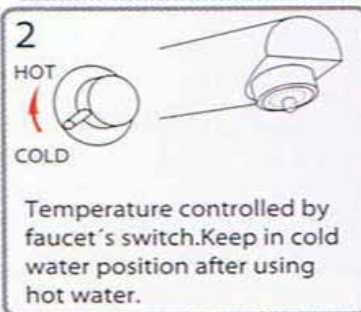

Operation instructions

Address : No.618 Zhenming Road, Chuangye Yuan Free Zone Ningbo Zhejiang China