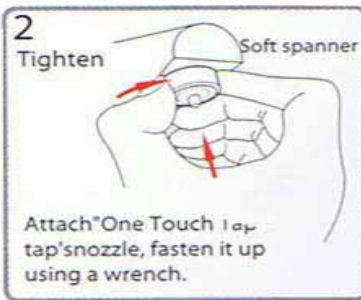

POWER

Ningbo Power (Joro)
Sanitary Electrical Appliance Co Ltd

Tel:0086-574-87664043, 0574-27892829 Fax: 0574-27892829, 0086-574-87665949

Email:sales@sino-handdryer.com Website:<http://www.sino-handdryer.com>

Msn:Jbx110@hotmail.com Skype:Jbx110 Contact Person:Mr. Jerry Jiang

PHOTO OF PRODUCT	COUPLING ADAPTER HOUSING TYPE
 	Type: PW-1075S
	Weight: 0.015 kg
	Water saving: 48%
	Color: silver
	Material: bronze, chrome plating, plastic (pom)
	Applicable hydraulic pressure range: 1-5kgf/cm2
	Scope of application: M22X1, female
Installment Instructions 1 Cut off the water supply. 2 Unscrew A and B for one and a half thread and keep them unlocked. 3 Insert the combination of A and B into the faucet's water outlet till the two-piece component perfectly matches the outlet. 4 Screw up three hex socket cap screws in part B respectively with a hexagonal wrench. 5 Use flexible wrench to assist in screwing up part A and part B. 6 Reinststate the water supply (the faucet shall be unlocked). 7 The installation of touch-sensitive faucet is accomplished.	

DIY It explains to install