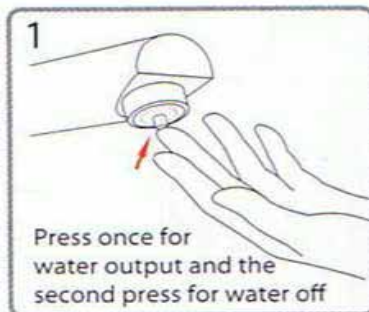

Operation instructions

Address : No.618 Zhenming Road, Chuangye Yuan Free Zone Ningbo Zhejiang China