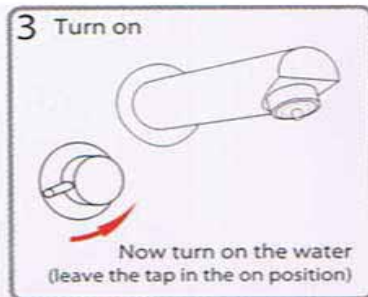

POWER

Ningbo Power (Joro)
Sanitary Electrical Appliance Co Ltd

Tel:0086-574-87664043, 0574-27892829 Fax: 0574-27892829, 0086-574-87665949

Email:sales@sino-handdryer.com Website:<http://www.sino-handdryer.com>

Msn:Jbx110@hotmail.com Skype:Jbx110 Contact Person:Mr. Jerry Jiang

PHOTO OF PRODUCT	COUPLING ADAPTER HOUSING TYPE
  	Type: PW-31633S
	Weight: 0.015 kg
	Water saving: 84%
	Color: silver
	Material: bronze, chrome plating, plastic (pom)
	Applicable hydraulic pressure range: 1-5kgf/cm2
	Scope of application: tradition tap
Installment Instructions 1 Cut off the water supply. 2 Unscrew A and B for one and a half thread and keep them unlocked. 3 Insert the combination of A and B into the faucet's water outlet till the two-piece component perfectly matches the outlet. 4 Screw up three hex socket cap screws in part B respectively with a hexagonal wrench. 5 Use flexible wrench to assist in screwing up part A and part B. 6 Reinststate the water supply (the faucet shall be unlocked). 7 The installation of touch-sensitive faucet is accomplished.	

DIY It explains to install