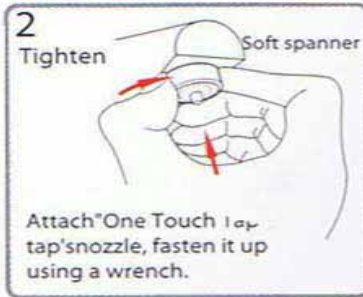

POWER

Ningbo Power (Joro)
Sanitary Electrical Appliance Co Ltd

Tel:0086-574-87664043, 0574-27892829 Fax: 0574-27892829, 0086-574-87665949

Email:sales@sino-handdryer.com Website:<http://www.sino-handdryer.com>

Msn:Jbx110@hotmail.com Skype:Jbx110 Contact Person:Mr. Jerry Jiang

PHOTO OF PRODUCT	COUPLING ADAPTER HOUSING TYPE
  	Type: PW-31633S
	Weight: 0.015 kg
	Water saving: 84%
	Color: silver
	Material: bronze, chrome plating, plastic (pom)
	Applicable hydraulic pressure range: 1-5kgf/cm2
	Scope of application: tradition tap
Installment Instructions 1 Cut off the water supply. 2 Unscrew A and B for one and a half thread and keep them unlocked. 3 Insert the combination of A and B into the faucet's water outlet till the two-piece component perfectly matches the outlet. 4 Screw up three hex socket cap screws in part B respectively with a hexagonal wrench. 5 Use flexible wrench to assist in screwing up part A and part B. 6 Reinststate the water supply (the faucet shall be unlocked). 7 The installation of touch-sensitive faucet is accomplished.	

DIY It explains to install