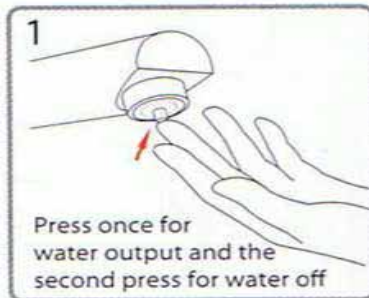

Operation instructions

Address : No.618 Zhenming Road, Chuangye Yuan Free Zone Ningbo Zhejiang China