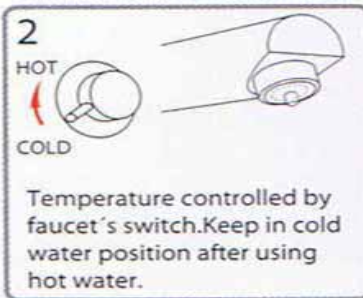

Operation instructions

Address : No.618 Zhenming Road, Chuangye Yuan Free Zone Ningbo Zhejiang China