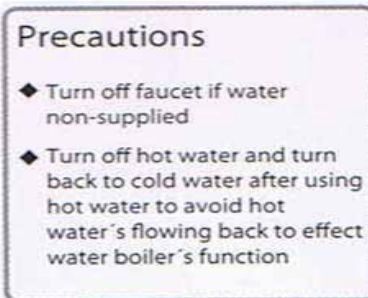

Operation instructions

Address : No.618 Zhenming Road, Chuangye Yuan Free Zone Ningbo Zhejiang China