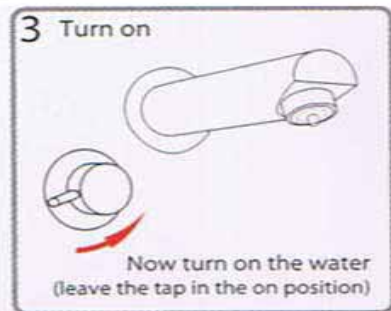

POWER

Ningbo Power (Joro)
Sanitary Electrical Appliance Co Ltd

Tel:0086-574-87664043, 0574-27892829 Fax: 0574-27892829, 0086-574-87665949

Email:sales@sino-handdryer.com Website:<http://www.sino-handdryer.com>

Msn:Jbx110@hotmail.com Skype:Jbx110 Contact Person:Mr. Jerry Jiang

PHOTO OF PRODUCT	MALE THREAD SAVING TYPE
	Type: PW-165S
	Weight: 0.015 kg
	Water saving: 84%
	Color: silver
	Material: bronze, chrome plating, plastic (pom)
	Applicable hydraulic pressure range: 1-5kgf/cm2
	Scope of application: M24X1, male
Installment Instructions 1 Cut off the water supply. 2 Unscrew A and B for one and a half thread and keep them unlocked. 3 Insert the combination of A and B into the faucet*s water outlet till the two-piece component perfectly matches the outlet. 4 Screw up three hex socket cap screws in part B respectively with a hexagonal wrench. 5 Use flexible wrench to assist in screwing up part A and part B. 6 Reinstate the water supply (the faucet shall be unlocked). 7 The installation of touch-sensitive faucet is accomplished.	

DIY It explains to install