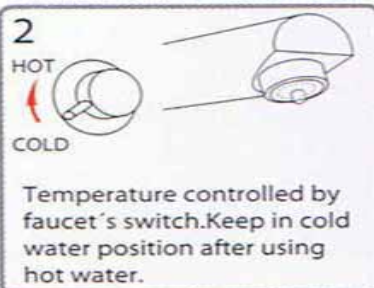

Operation instructions

Address : No.618 Zhenming Road, Chuangye Yuan Free Zone Ningbo Zhejiang China