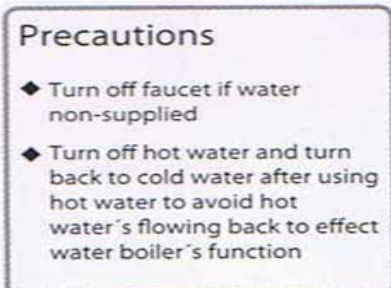

Operation instructions

Address : No.618 Zhenming Road, Chuangye Yuan Free Zone Ningbo Zhejiang China