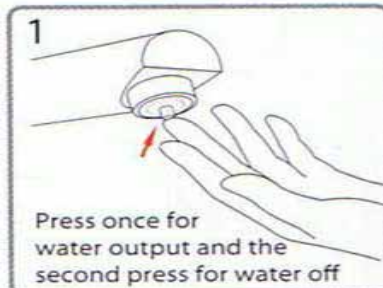

Operation instructions

Address : No.618 Zhenming Road, Chuangye Yuan Free Zone Ningbo Zhejiang China