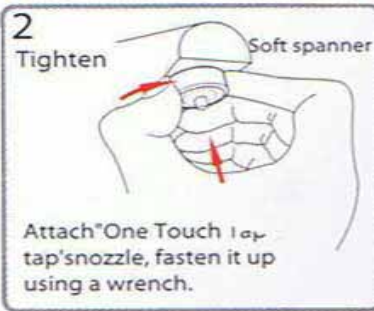

POWER

Ningbo Power (Joro)
Sanitary Electrical Appliance Co Ltd

Tel:0086-574-87664043, 0574-27892829 Fax: 0574-27892829, 0086-574-87665949

Email:sales@sino-handdryer.com Website:<http://www.sino-handdryer.com>

Msn:Jbx110@hotmail.com Skype:Jbx110 Contact Person:Mr. Jerry Jiang

PHOTO OF PRODUCT	MALE THREAD SAVING TYPE
	Type: PW-165S
	Weight: 0.015 kg
	Water saving: 84%
	Color: silver
	Material: bronze, chrome plating, plastic (pom)
	Applicable hydraulic pressure range: 1-5kgf/cm2
	Scope of application: M24X1, male
Installment Instructions 1 Cut off the water supply. 2 Unscrew A and B for one and a half thread and keep them unlocked. 3 Insert the combination of A and B into the faucet*s water outlet till the two-piece component perfectly matches the outlet. 4 Screw up three hex socket cap screws in part B respectively with a hexagonal wrench. 5 Use flexible wrench to assist in screwing up part A and part B. 6 Reinstate the water supply (the faucet shall be unlocked). 7 The installation of touch-sensitive faucet is accomplished.	

DIY It explains to install